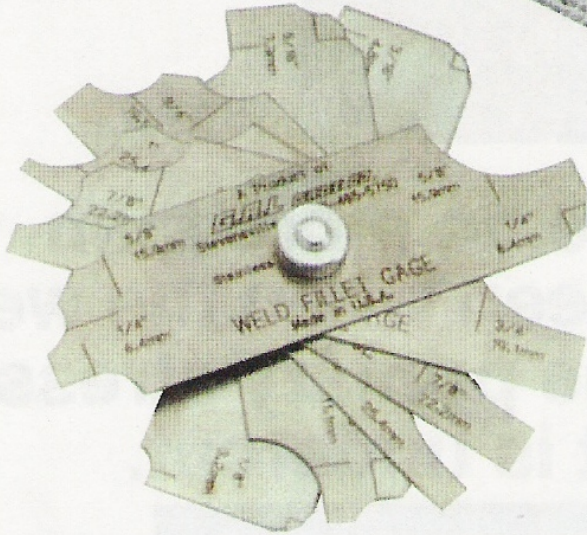

7 PIECE FILLET WELD SET

Gage now available with markings on both sides upon request.

- STAINLESS STEEL
- CAN BE CERTIFIED

CHECKING FILLET THROAT SIZE

CHECKING FILLET LEG SIZE

G.A.L. GAGE CO.