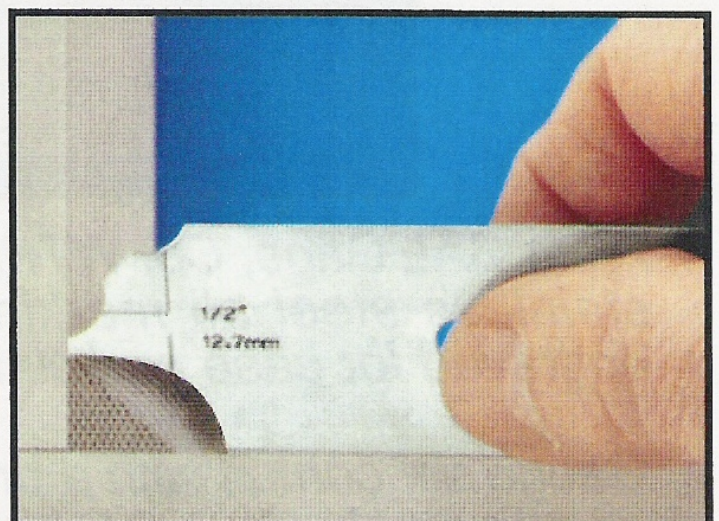

7 PIECE FILLET WELD SET

Gage now available with markings on both sides upon request.

- STAINLESS STEEL
- CAN BE CERTIFIED

CHECKING FILLET THROAT SIZE

CHECKING FILLET LEG SIZE

G.A.L. GAGE CO.